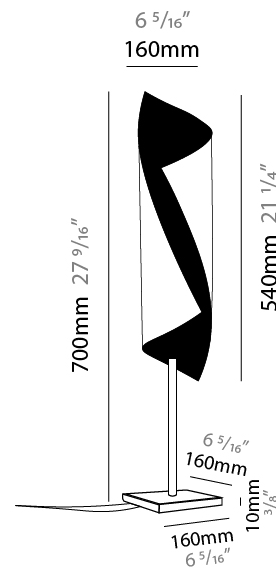

HUE PORTABLE

D134098- _____
base number

PROJECT
TYPE
SPECIFIER
QUANTITY
DATE

1. To build a product code in our configurator select the specify button on the base model # product page
2. To build a manual product code on this datasheet choose from the options listed below in blue font and add the suffix to the base model #

GENERAL

Series: HUE
Brand: Knikerboker
Division: Design
Mounting Type: Portable
Mounting Location: Table
Subcategory: Table

PHYSICAL

Shape: Cylinder
Diameter (mm): 160
Diameter (in): 6 ⁵/₁₆
Height (mm): 700
Height (in): 27 ⁹/₁₆
Light Distribution: Direct / Indirect
Fixture Finish: EWH / EBK / MAN / COF / PRD / SLF / GLF / CLF / BRL / EWS / EWG / EWC / EWR / EBS / EBG / EBC / EBC / EBB / MAS / MAD / MAC / MAB / COS / CGO / CCL / CBL / PRS / PRG / PRC / PRB
Fixture Material: Metal

ELECTRICAL

Number of Lamps: 2
Lamp Type: LED Retrofit
Bulb Included: Bulb Not Included
Total Output Wattage (W): 16
Max. Wattage Per Lamp (W): 8
Lamp Base: GU10
Input Voltage (V): 120

LED

OPTICAL

RATINGS AND CERTIFICATIONS

Certified By: Certified for North American Standards
IP rating: IP20