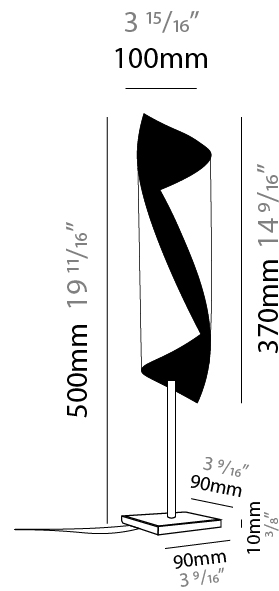

PROJECT	_____
TYPE	_____
SPECIFIER	_____
QUANTITY	_____
DATE	_____

HUE PORTABLE

D134002- _____
base number

1. To build a product code in our configurator select the specify button on the base model # product page
2. To build a manual product code on this datasheet choose from the options listed below in blue font and add the suffix to the base model #

GENERAL

Series: HUE
Brand: Knikerboker
Division: Design
Mounting Type: Portable
Mounting Location: Table
Subcategory: Table

PHYSICAL

Shape: Cylinder
Diameter (mm): 100
Diameter (in): 3 ¹⁵/₁₆
Height (mm): 500
Height (in): 19 ¹¹/₁₆
Light Distribution: Direct / Indirect
Fixture Finish: EWH / EBK / MAN / COF / PRD / SLF / GLF / CLF / BRL / EWS / EWG / EWC / EWR / EBS / EBG / EBC / EBC / EBB / MAS / MAD / MAC / MAB / COS / CGO / CCL / CBL / PRS / PRG / PRC / PRB
Fixture Material: Metal
Upon Request: Bolt Down

ELECTRICAL

Number of Lamps: 1
Lamp Type: LED Retrofit
Lamp Shape: MR16
Bulb Included: Bulb Not Included
Max. Wattage Per Lamp (W): 8
Lamp Base: GU10
Input Voltage (V): 120

LED

OPTICAL

RATINGS AND CERTIFICATIONS

Certified By: Certified for North American Standards
IP rating: IP20