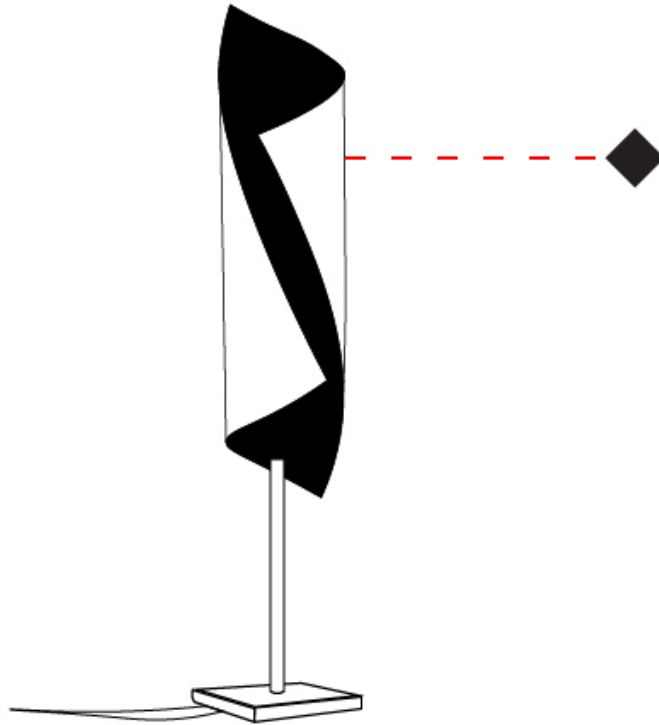

HUE PORTABLE

D134002-

PROJECT	_____
TYPE	_____
SPECIFIER	_____
QUANTITY	_____
DATE	_____