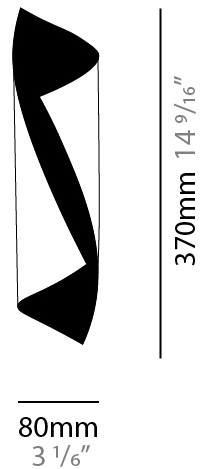

PROJECT
TYPE
SPECIFIER
QUANTITY
DATE

HUE SURFACE

D133062- _____
base number

1. To build a product code in our configurator select the specify button on the base model # product page
2. To build a manual product code on this datasheet choose from the options listed below in blue font and add the suffix to the base model #

GENERAL

Series: HUE
Brand: Knikerboker
Division: Design
Mounting Type: Surface
Mounting Location: Wall

PHYSICAL

Shape: Cylinder
Diameter (mm): 80
Diameter (in): 3 1/8
Height (mm): 370
Height (in): 14 9/16
Light Distribution: Direct / Indirect
Fixture Finish: EWH / EBK / MAN / COF / PRD / SLF / GLF / CLF / BRL / EWS / EWG / EWC / EWR / EBS / EBG / EBC / EBC / EBB / MAS / MAD / MAC / MAB / COS / CGO / CCL / CBL / PRS / PRG / PRC / PRB
Fixture Material: Metal

ELECTRICAL

Number of Lamps: 2
Lamp Type: LED Retrofit
Bulb Included: Bulb Not Included
Max. Wattage Per Lamp (W): 2.5
Lamp Base: G9
Input Voltage (V): 120

LED

OPTICAL

RATINGS AND CERTIFICATIONS

Certified By: Certified for North American Standards
IP rating: IP20